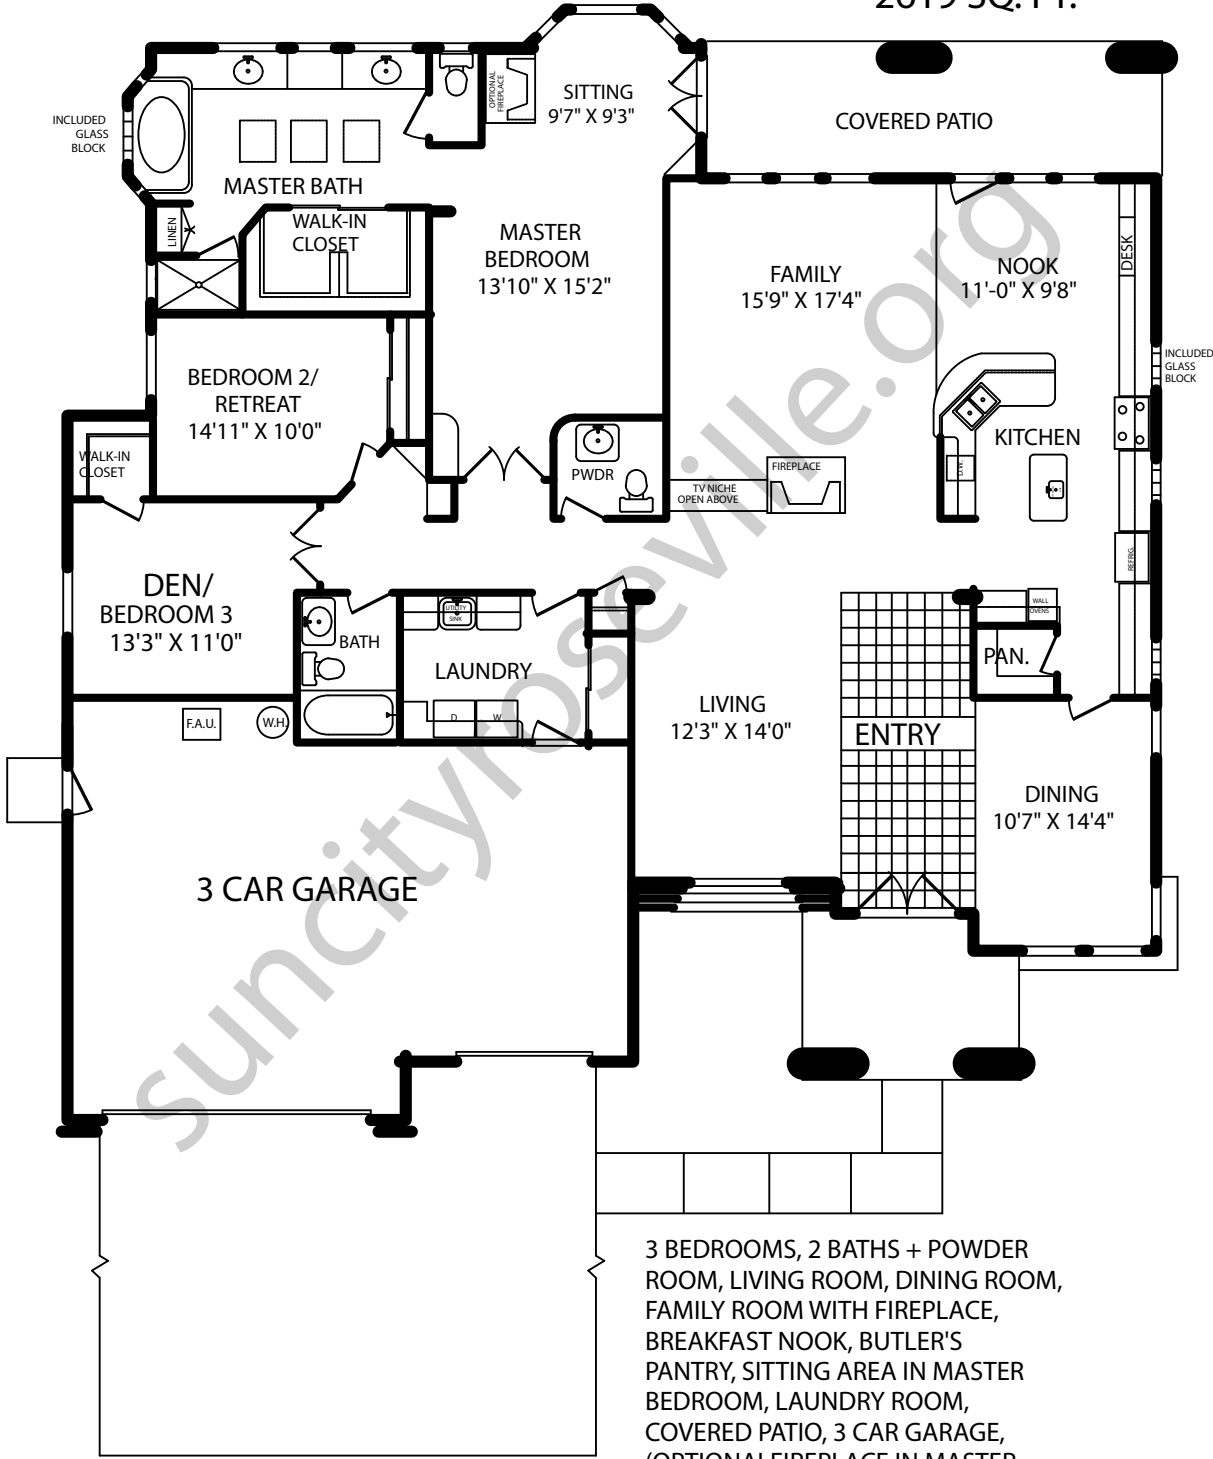

TIMBERLODGE  
2619 SQ. FT.

3 BEDROOMS, 2 BATHS + POWDER ROOM, LIVING ROOM, DINING ROOM, FAMILY ROOM WITH FIREPLACE, BREAKFAST NOOK, BUTLER'S PANTRY, SITTING AREA IN MASTER BEDROOM, LAUNDRY ROOM, COVERED PATIO, 3 CAR GARAGE, (OPTIONAL FIREPLACE IN MASTER BEDROOM SITTING AREA).