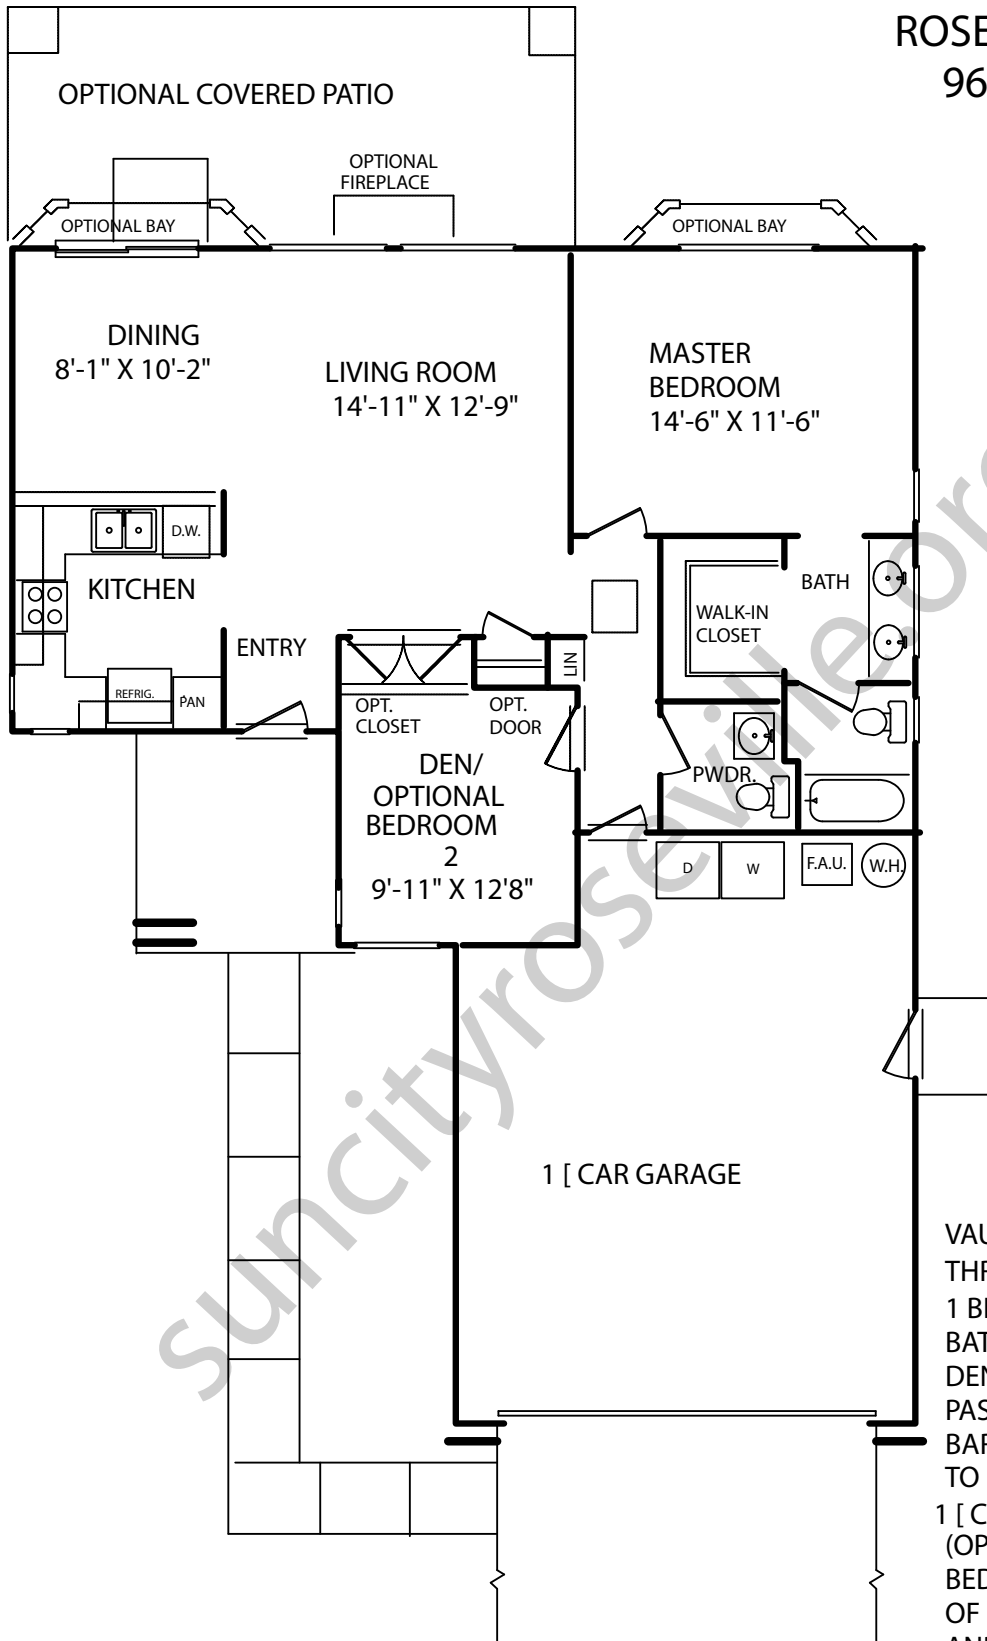

ROSEGARDEN
968 S.F.

VAULTED CEILINGS
THROUGHOUT HOME.
1 BEDROOM, MASTER
BATH, POWDER ROOM,
DEN, GREAT ROOM,
PASS-THROUGH
BAR FROM KITCHEN
TO DINING ROOM,
1 [CAR GARAGE.
(OPTIONAL 2ND
BEDROOM IN LIEU
OF DEN, FIREPLACE,
AND COVERED PATIO.