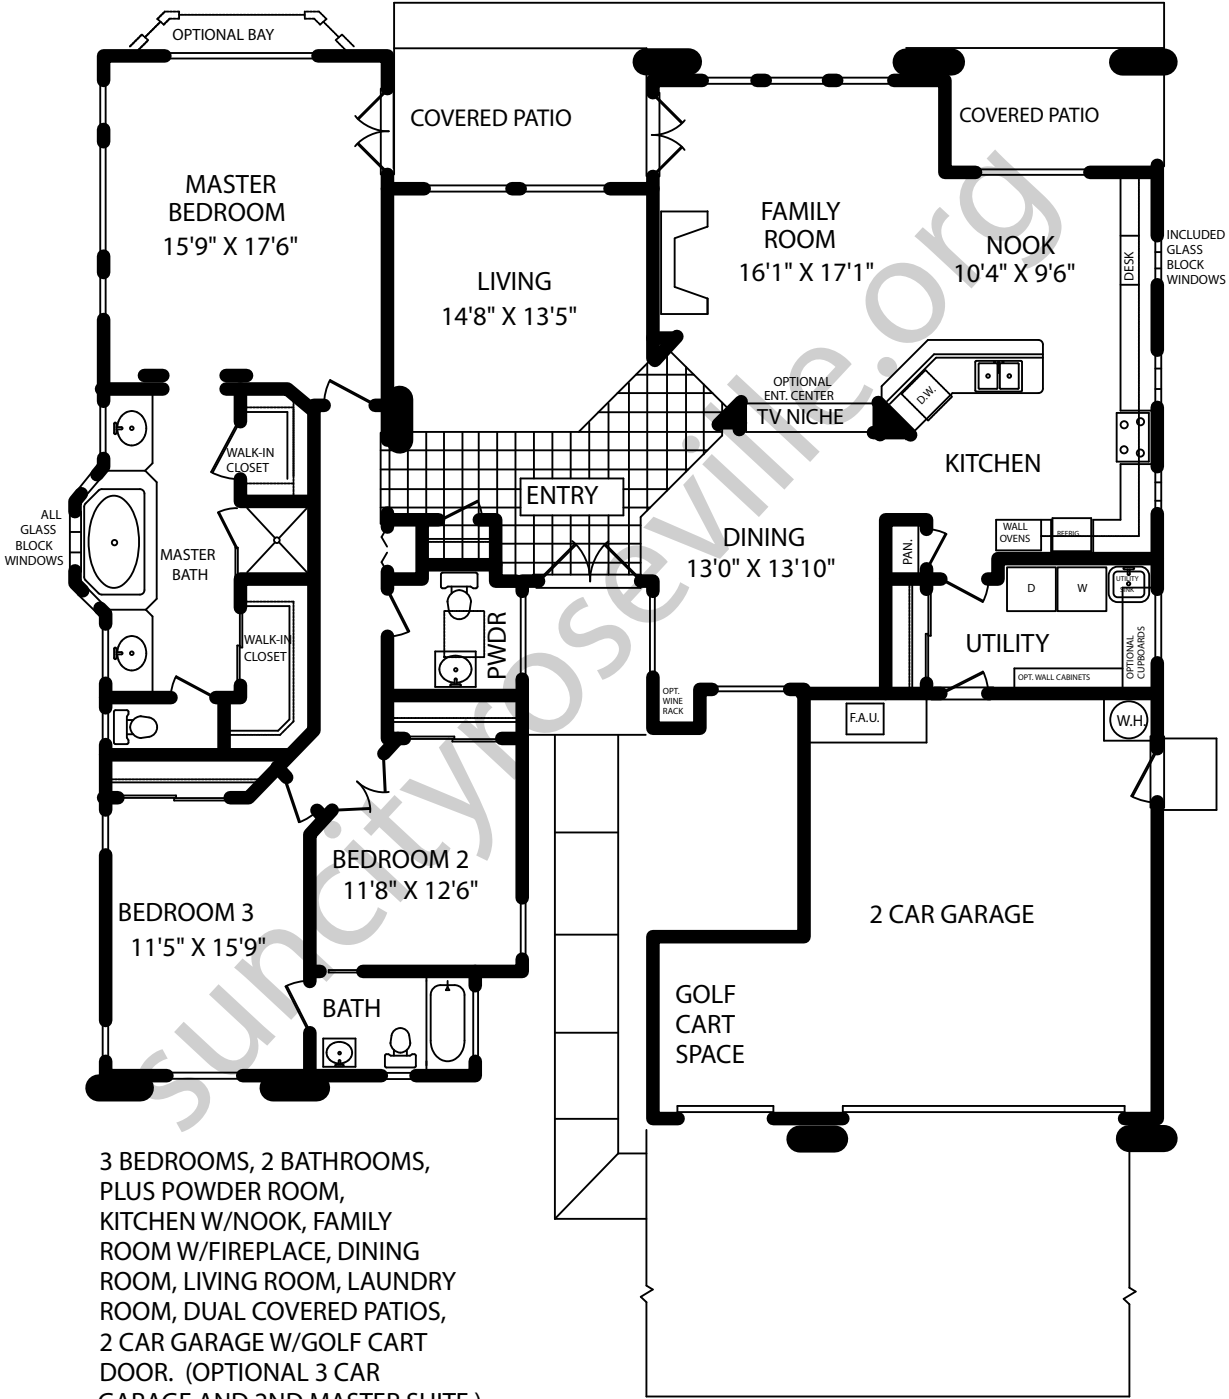

HEARTHWOOD
2345 S.F.

3 BEDROOMS, 2 BATHROOMS,
PLUS POWDER ROOM,
KITCHEN W/NOOK, FAMILY
ROOM W/FIREPLACE, DINING
ROOM, LIVING ROOM, LAUNDRY
ROOM, DUAL COVERED PATIOS,
2 CAR GARAGE W/GOLF CART
DOOR. (OPTIONAL 3 CAR
GARAGE AND 2ND MASTER SUITE.)