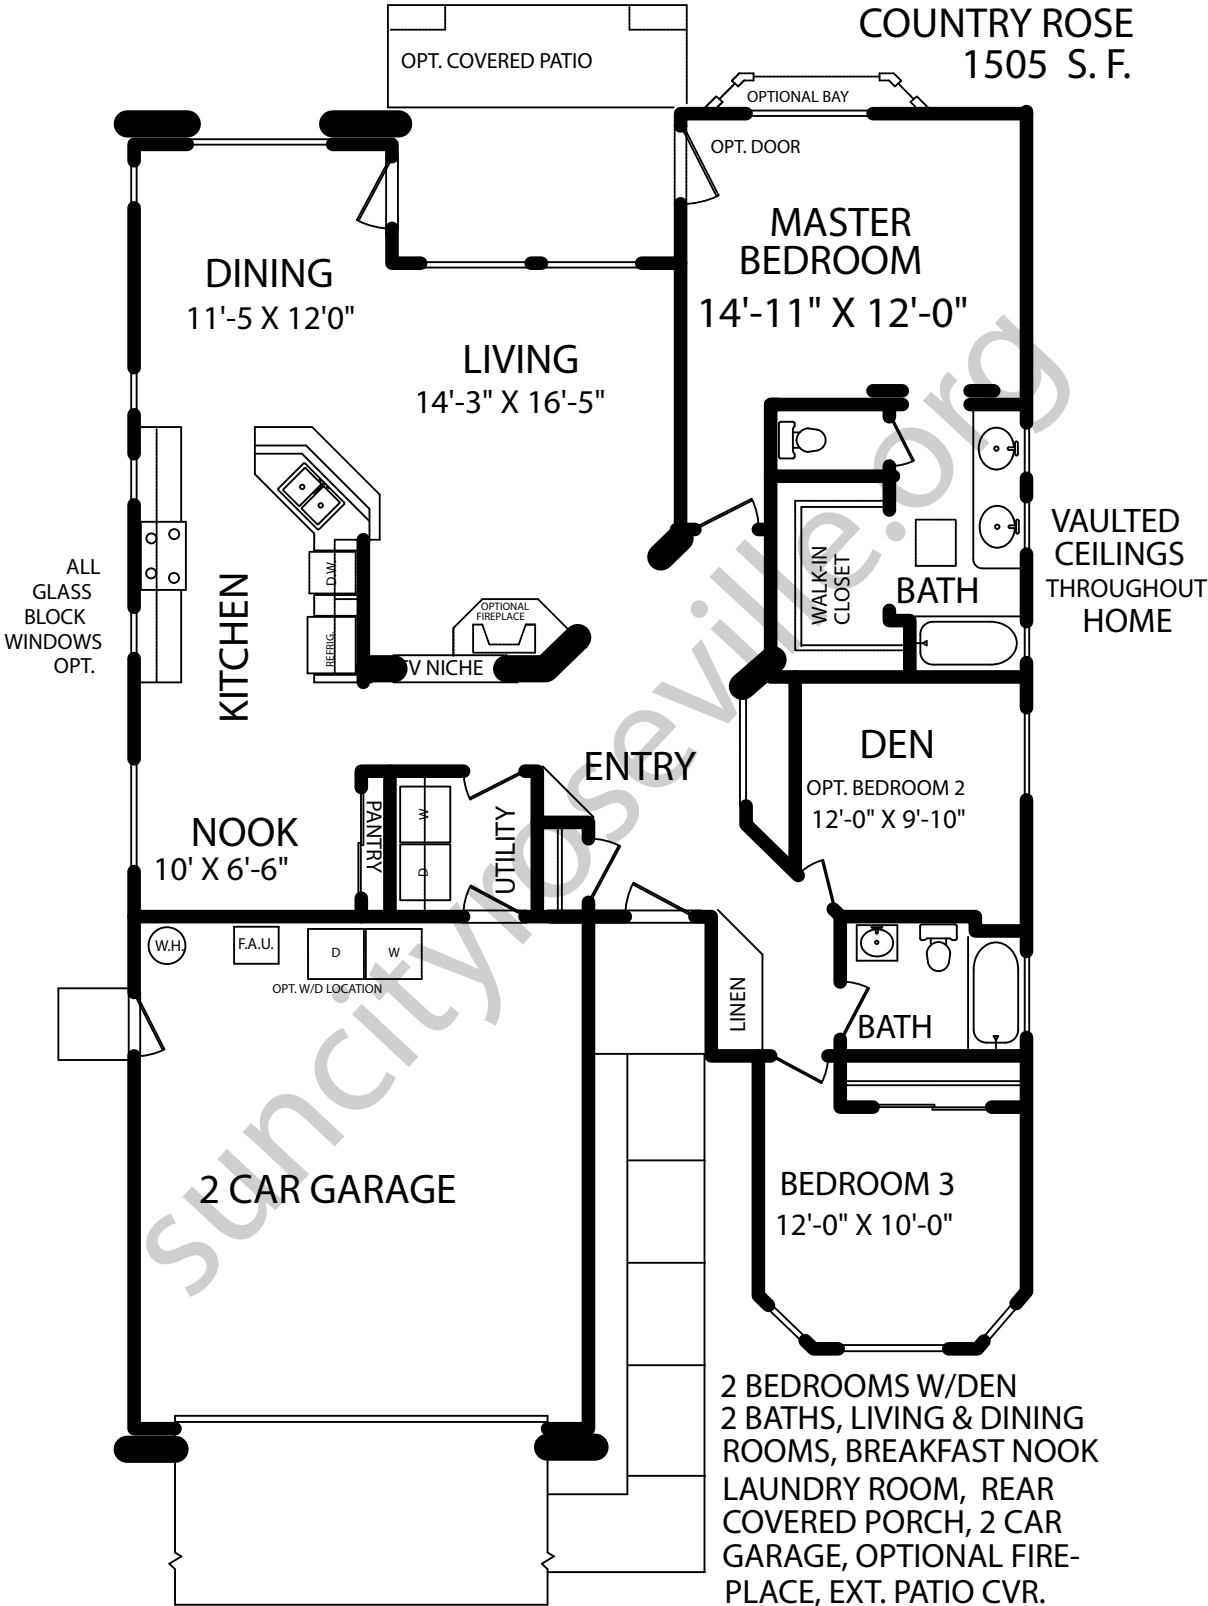

COUNTRY ROSE
1505 S. F.

2 BEDROOMS W/DEN
2 BATHS, LIVING & DINING
ROOMS, BREAKFAST NOOK
LAUNDRY ROOM, REAR
COVERED PORCH, 2 CAR
GARAGE, OPTIONAL FIRE-
PLACE, EXT. PATIO CVR.