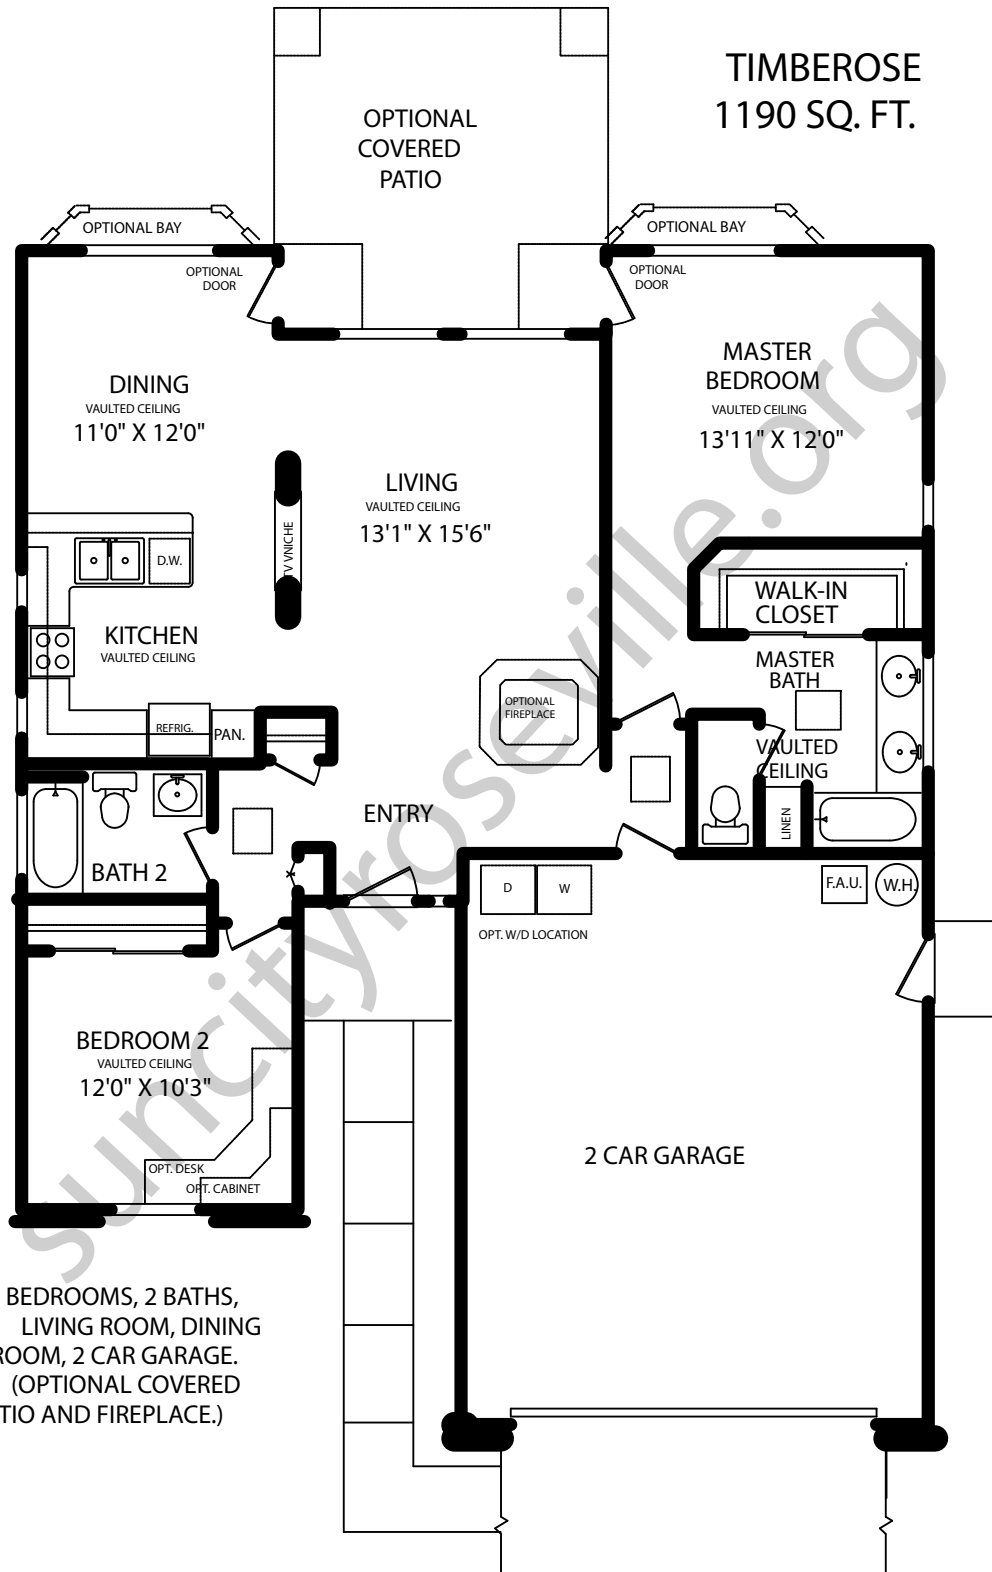

TIMBEROSE
1190 SQ. FT.

2 BEDROOMS, 2 BATHS,
LIVING ROOM, DINING
ROOM, 2 CAR GARAGE.
(OPTIONAL COVERED
PATIO AND FIREPLACE.)